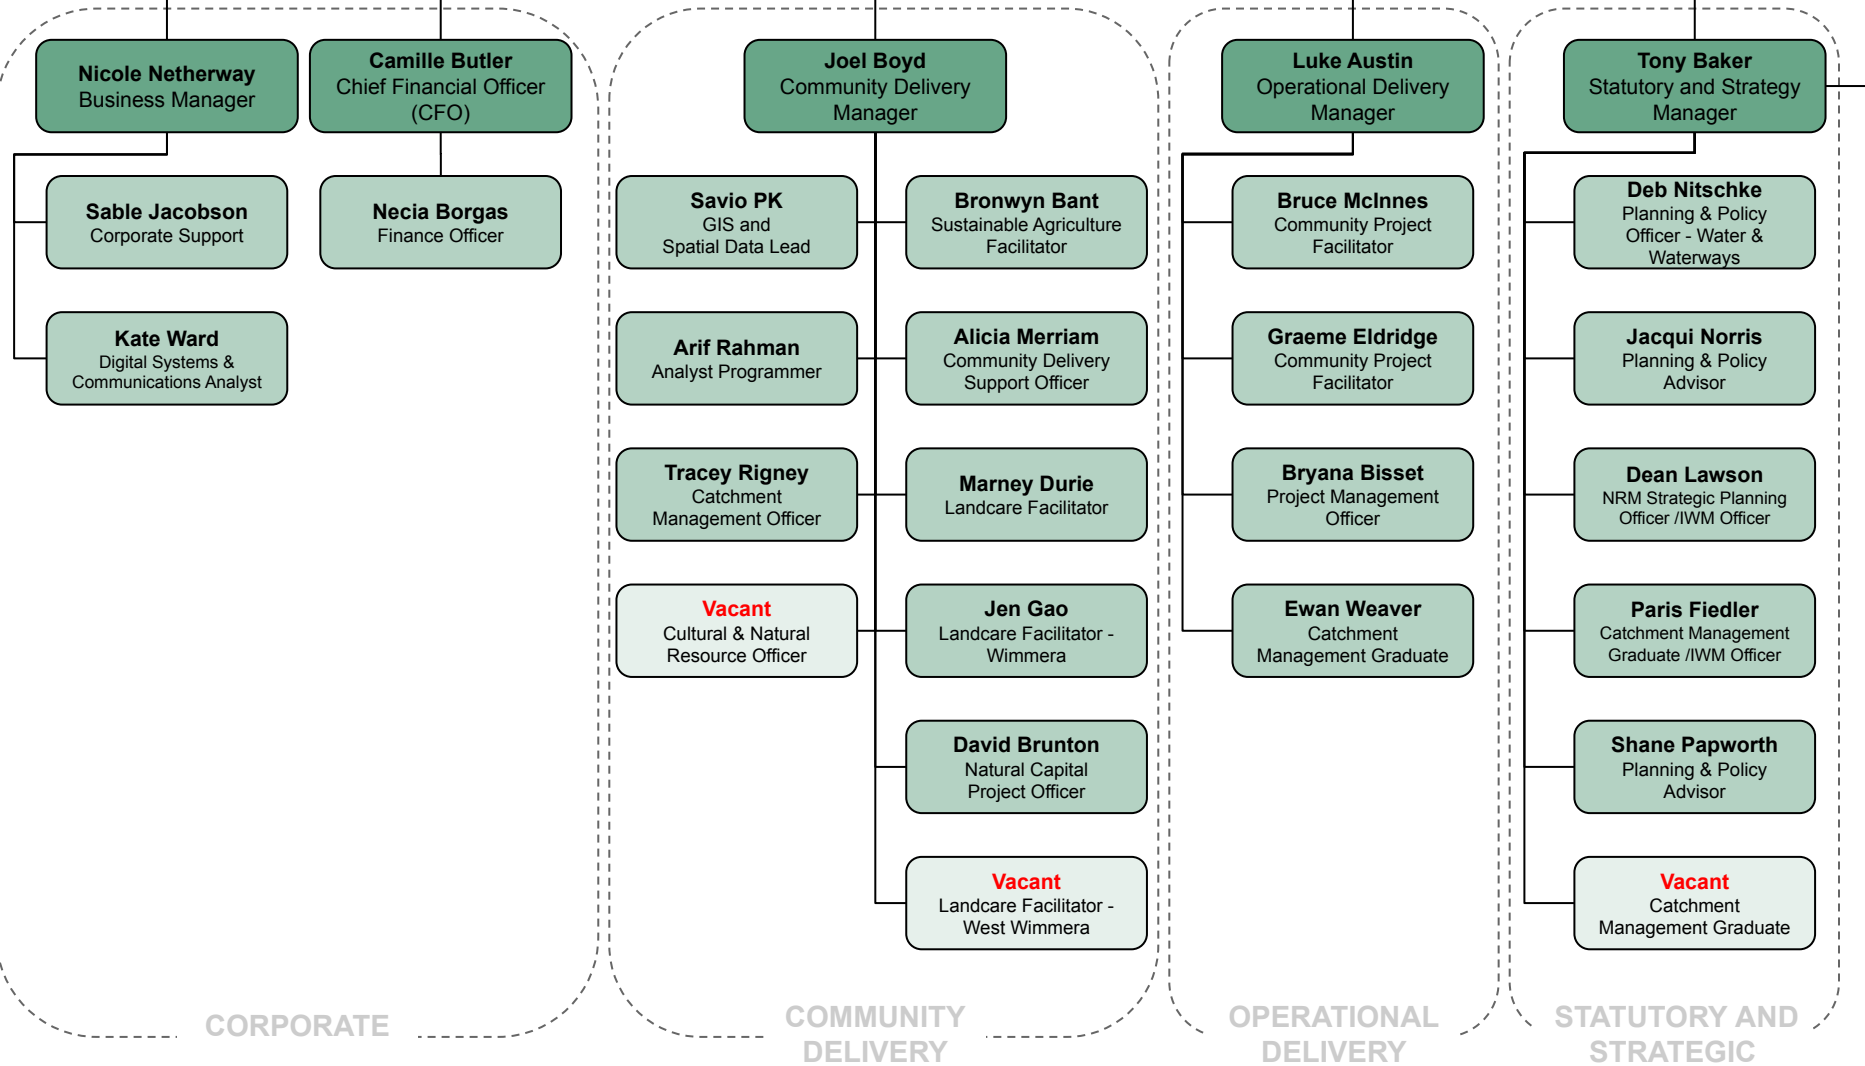

Wimmera CMA Board

VIC Catchments

David Brennan
Chief Executive Officer

CORPORATE

COMMUNITY DELIVERY

OPERATIONAL DELIVERY

STATUTORY AND STRATEGIC